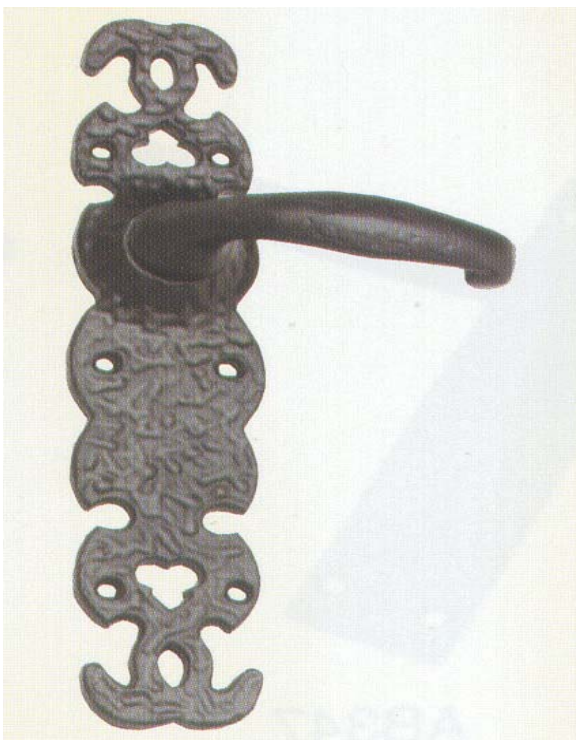

Finishes

Blk

Pattern No. AB506

Lever on Latch Backplate 190x45mm
(Also available in Lock & Bathroom functions)

Finishes

Blk

TMS Scheduling

Architectural Ironmongers

Black Iron Lever Handles

Pattern No. AB79

Lever on Latch Backplate 165x50mm
(Also available in Lock & Bathroom functions)

Finishes

Blk

Pattern No. AB343

Lever on Latch Backplate 228x50mm
(Also available in Lock & Bathroom functions)